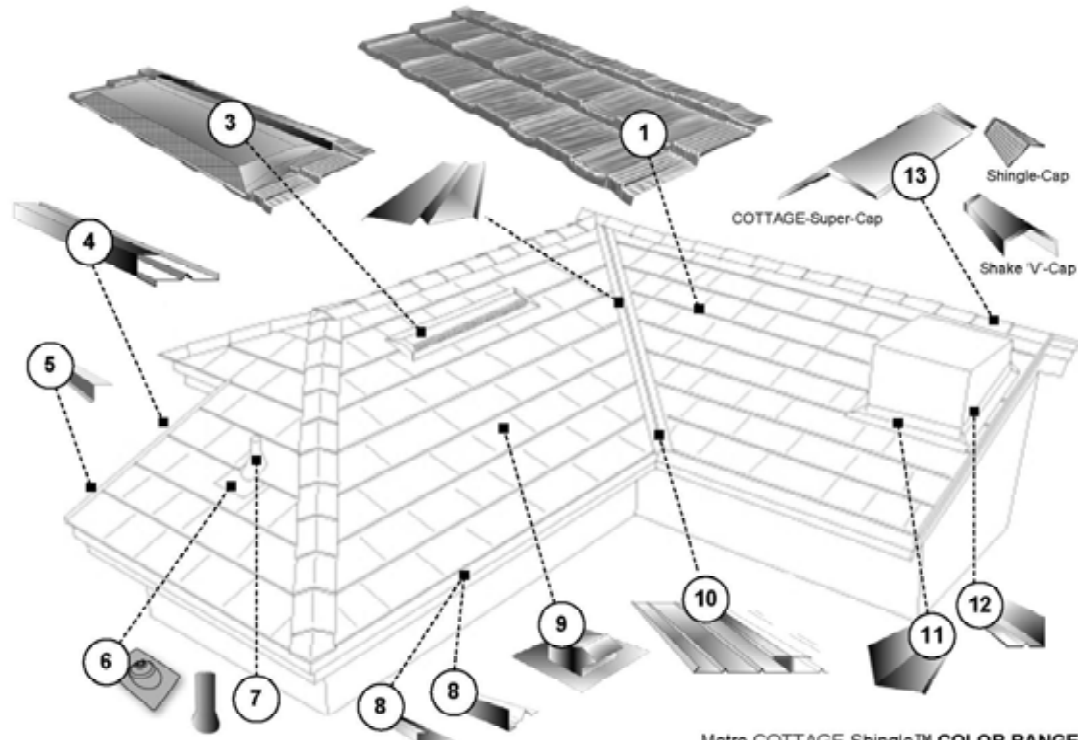

### Metro COTTAGE-Shingle™ COLOR RANGE

STANDARD – Shadow Wood-HD-51, Walnut-HD-60, Weathered Timber-HD-65  
 PREMIUM – Birch-HD-31, Cedar-HD-34, Sage Green-HD-50

1	PN-#1132XX Metro COTTAGE Shingle™ 21.5ps/Sq 14" X 47.5" Cover (Stone Coated)
2	PN-#3124XX Metro VALLEY Cover 4" X 79" (Stone Coated)
3	PN-#3169XX Metro COTTAGE-Shingle™ SMART-Vent 85-sq-in.NFVA (Stone Coated)
4	PN-#3190XX Metro Shingle RAKE CHANNEL 3" X 79" (Stone Coated)
5	PN-#3241XX DRIP EDGE Metal 2" X 2" X 120" (Painted)
6	PN-#3167XX Metro SMART-Jack 3-N-1 Flashing (12"X16") 10pcs/Box (Stone Coated) or PN-#3168XX 3-N-4 Flashing (12"X16") 10pcs/Box
7	PN-#3194XX Metro SMART-SLEEVE Pipe Cover 4" (Stone Coated)
8	PN-#324301 Metro GUTTER RISER 5/8" X 4" X 120" (Painted black) or PN-#3132XX Metro V-BAT RISER (Tile, Shake or Cottage) 4" X 79" (Stone Coated)
9	PN-#3196XX Metro SMART BOX-Vent (Small) 3"-4" Ducts, 8pc/Box (Stone Coated) or PN-#3198XX (Large) 8"-10" Ducts, 3pcs/Box
10	PN-#324110 Metro SMART-Shingle VALLEY 9" X 120" (Bare)
11	PN-#3113XX Metro HEADWALL - SIDEWALL 4" X 79" (Stone Coated)
12	PN-#302000 Metro SIDEWALL UNDERPAN 4" X 120" (Painted)
13	PN-#2140XX Metro SUPER-Trim Cap 12" X 12" (Stone Coated) (Est. Available Late March 2014) PN-#2120XX Metro SHAKE V-Cap 6" X 14-1/2" (Stone Coated) PN-#2131XX Metro Shingle Cap 9-1/2" X 8" (Stone Coated)